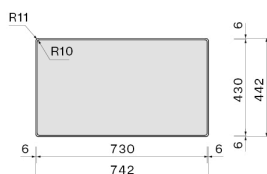

Iroko wood chopping board 330
x 436 x 20 mm

KACL.992

Polyethylene chopping board
330 x 420 x 18 mm

KACL.993

HPL chopping board 280 x 420 x
18 mm

TECHNICAL FEATURES

Installation type

Flush/Topmount

Dimensions

Cabinet 80 cm

Finishing

AISI 304 18/10 Scotch Brite
stainless steel

Type of control

None

PACKAGING:WEIGHTS AND VOLUMES

Gross weight

10.15 kg

Net weight

5.95 kg

Volumes

0.1 m³

Packaging size

Length

800 mm

Height

245 mm

Depth

500 mm

CONSUMPTION AND CONNECTION FEATURES ENERGY CLASS

Cut-out size / Flushmount

Cut-out size / Topmount