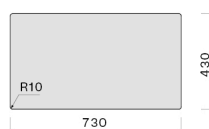

Cut-out size / Flushmount

Cut-out size / Topmount