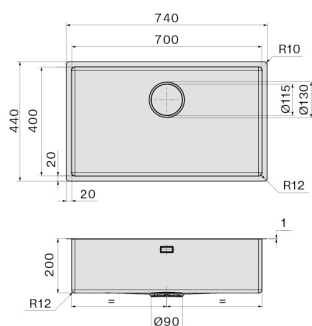

Iroko wood chopping board 330
x 436 x 20 mm

KACL.992

Polyethylene chopping board
330 x 420 x 18 mm

KACL.993

HPL chopping board 280 x 420 x
18 mm

TECHNICAL FEATURES

Installation type

Flush/Topmount

Dimensions

Cabinet 80 cm

Finishing

AISI 304 18/10 Scotch Brite
stainless steel

Type of control

None

PACKAGING:WEIGHTS AND VOLUMES

Gross weight

10.15 kg

Net weight

5.95 kg

Volumes

0.1 m³

Packaging size

Length

800 mm

Height

245 mm

Depth

500 mm

CONSUMPTION AND CONNECTION FEATURES ENERGY CLASS

Cut-out size / Flushmount

Cut-out size / Topmount