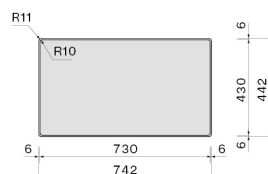

Iroko wood chopping board 330
x 436 x 20 mm

KACL.992

Polyethylene chopping board
330 x 420 x 18 mm

KACL.993

HPL chopping board 280 x 420 x
18 mm

TECHNICAL FEATURES

Installation type

Flush/Topmount

Dimensions

Cabinet 80 cm

Finishing

AISI 304 18/10 Scotch Brite
stainless steel

Type of control

None

PACKAGING:WEIGHTS AND VOLUMES

Gross weight

10.15 kg

Net weight

5.95 kg

Volumes

0.1 m³

Packaging size

Length

800 mm

Height

245 mm

Depth

500 mm

CONSUMPTION AND CONNECTION FEATURES ENERGY CLASS

Cut-out size / Flushmount

Cut-out size / Topmount