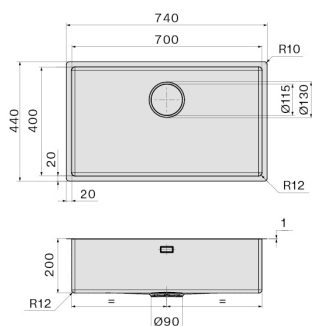

### Dimensions

Cabinet 80 cm

### Packaging size

Length

800 mm

Height

245 mm

Depth

500 mm

## CONSUMPTION AND CONNECTION FEATURES ENERGY CLASS

*Cut-out size / Flushmount*

*Cut-out size / Topmount*