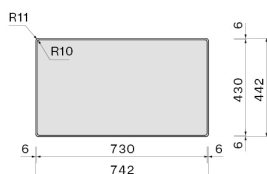

Cut-out size / Flushmount

Cut-out size / Topmount