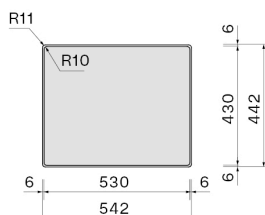

Iroko wood chopping board 330
x 436 x 20 mm

KACL.992

Polyethylene chopping board
330 x 420 x 18 mm

KACL.993

HPL chopping board 280 x 420 x
18 mm

TECHNICAL FEATURES

Installation type

Flush/Topmount

Dimensions

Cabinet 60 cm

Finishing

AISI 304 18/10 Scotch Brite
stainless steel

Type of control

None

PACKAGING:WEIGHTS AND VOLUMES

Gross weight

8.56 kg

Net weight

4.62 kg

Volumes

0.08 m³

Packaging size

Length

615 mm

Height

245 mm

Depth

500 mm

CONSUMPTION AND CONNECTION FEATURES ENERGY CLASS

Cut-out size / Flushmount