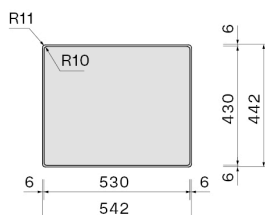

Cut-out size / Flushmount