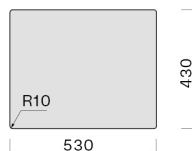

Cut-out size / Flushmount