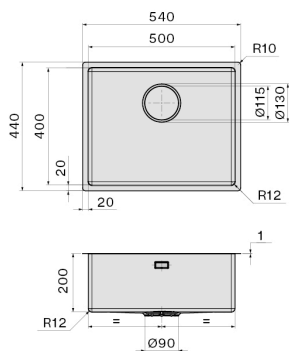

### Dimensions

Cabinet 60 cm

### Packaging size

Length

615 mm

Height

245 mm

Depth

500 mm

## CONSUMPTION AND CONNECTION FEATURES ENERGY CLASS

Cut-out size / Flushmount