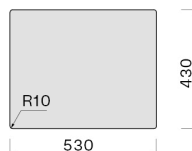

Iroko wood chopping board 330
x 436 x 20 mm

KACL.992

Polyethylene chopping board
330 x 420 x 18 mm

KACL.993

HPL chopping board 280 x 420 x
18 mm

TECHNICAL FEATURES

Installation type

Flush/Topmount

Dimensions

Cabinet 60 cm

Finishing

AISI 304 18/10 Scotch Brite
stainless steel

Type of control

None

PACKAGING:WEIGHTS AND VOLUMES

Gross weight

8.56 kg

Net weight

4.62 kg

Volumes

0.08 m³

Packaging size

Length

615 mm

Height

245 mm

Depth

500 mm

CONSUMPTION AND CONNECTION FEATURES ENERGY CLASS

Cut-out size / Flushmount