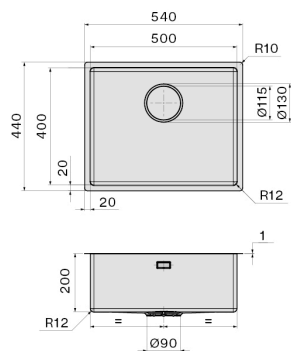

Iroko wood chopping board 330
x 436 x 20 mm

KACL.992

Polyethylene chopping board
330 x 420 x 18 mm

KACL.993

HPL chopping board 280 x 420 x
18 mm

TECHNICAL FEATURES

Installation type

Flush/Topmount

Dimensions

Cabinet 60 cm

Finishing

AISI 304 18/10 Scotch Brite
stainless steel

Type of control

None

PACKAGING:WEIGHTS AND VOLUMES

Gross weight

8.56 kg

Net weight

4.62 kg

Volumes

0.08 m³

Packaging size

Length

615 mm

Height

245 mm

Depth

500 mm

CONSUMPTION AND CONNECTION FEATURES ENERGY CLASS

Cut-out size / Flushmount