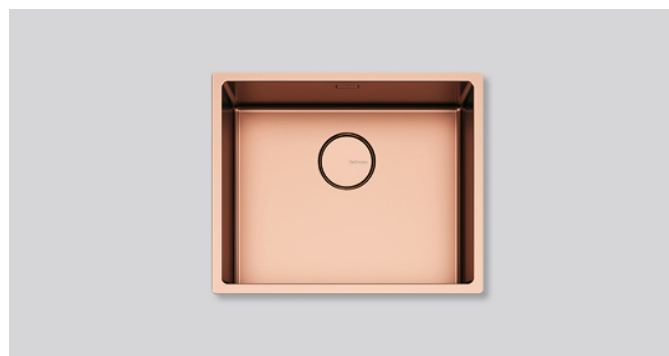

1 mm regular thickness
Inner corners radius 12 mm
200 mm bowl depth
Fixing kit included
Perimeter overflow
Falmec seamless drainage system
Anti-noise fiber
Bowl depth 200 mm
Ext dimension 540 x 440 mm
Bowl dimension 500 x 400 mm

Installation type

Flush/Top/Undermount

Dimensions

Cabinet 60 cm

Finishing

PVD Copper
AISI 304 18/10 Scotch Brite stainless steel

Type of control

None