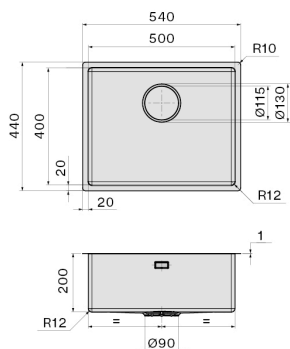

1 mm regular thickness
Inner corners radius 12 mm
200 mm bowl depth
Fixing kit included
Perimeter overflow
Falmec seamless drainage system
Anti-noise fiber
Bowl depth 200 mm
Ext dimension 540 x 440 mm
Bowl dimension 500 x 400 mm

Installation type

Flush/Top/Undermount

Dimensions

Cabinet 60 cm

Finishing

PVD Copper
AISI 304 18/10 Scotch Brite stainless steel

Type of control

None

Packaging size

Length

615 mm

Height

245 mm

Depth

500 mm

CONSUMPTION AND CONNECTION FEATURES ENERGY CLASS

Cut-out size / Flushmount

Cut-out size / Topmount

Cut-out size / Undermount