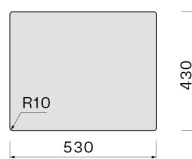

Cut-out size / Topmount