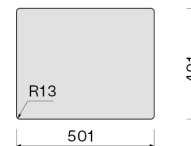

Cut-out size / Undermount