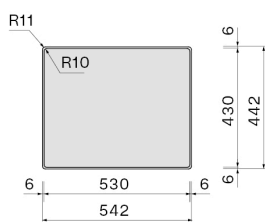

Installation type

Flush/Top/Undermount

Dimensions

Cabinet 60 cm

Finishing

PVD Copper
AISI 304 18/10 Scotch Brite stainless steel

Type of control

None

Photograph is for information purposes only
It may not correspond to the selected version.

PACKAGING:WEIGHTS AND VOLUMES

Gross weight

8.56 kg

Net weight

4.62 kg

Volumes

0.08 m³

Packaging size

Length

615 mm

Height

245 mm

Depth

500 mm

CONSUMPTION AND CONNECTION FEATURES ENERGY CLASS

Cut-out size / Flushmount

Cut-out size / Topmount

Cut-out size / Undermount