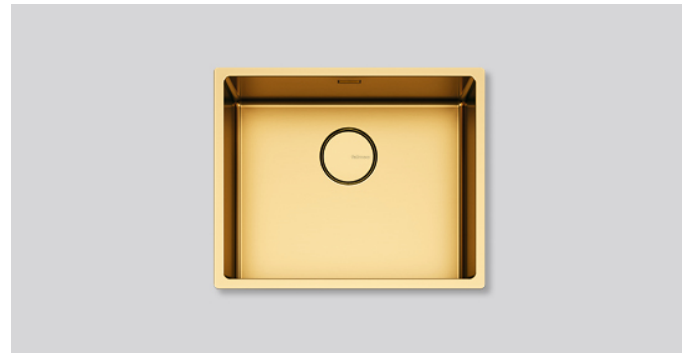

COMO 50 GOLD

Version

SCO5000F.00#PGF Sink Como
50 Cm Pvd Gold
Flush/Top/Undermount

Collection

Sinks

EAN code

8034122900476

Photograph is for information purposes only
It may not correspond to the selected version.

FEATURES

1 mm regular thickness
Inner corners radius 12 mm
Fixing kit included
Perimeter overflow
Falmec seamless drainage system
Anti-noise fiber
Bowl depth 200 mm
Ext dimension 540 x 440 mm
Bowl dimension 500 x 400 mm