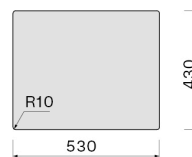

Cut-out size / Undermount