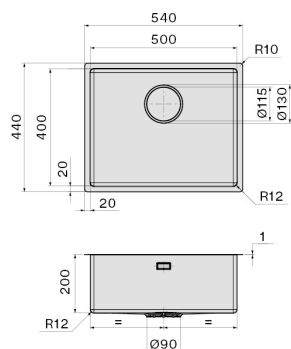

FEATURES

1 mm regular thickness
Inner corners radius 12 mm
Fixing kit included
Perimeter overflow
Falmec seamless drainage system
Anti-noise fiber
Bowl depth 200 mm
Ext dimension 540 x 440 mm
Bowl dimension 500 x 400 mm

Installation type

Flush/Top/Undermount

Dimensions

Cabinet 60 cm

Finishing

PVD Gold

AISI 304 18/10 Scotch Brite

stainless steel

0.08 m³

Packaging size

Length

615 mm

Height

245 mm

Depth

500 mm

CONSUMPTION AND CONNECTION FEATURES ENERGY CLASS

Cut-out size / Flushmount

Cut-out size / Topmount

Cut-out size / Undermount