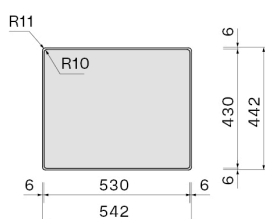

Cut-out size / Topmount