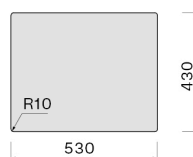

Cut-out size / Undermount