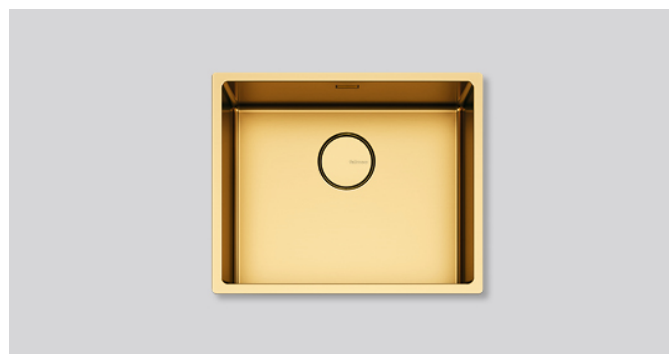

COMO 50 GOLD

Version

SCO5000F.00#PGF Sink Como
50 Cm Pvd Gold
Flush/Top/Undermount

Collection

Sinks

EAN code

8034122900476

Photograph is for information purposes only
It may not correspond to the selected version.

FEATURES

1 mm regular thickness
Inner corners radius 12 mm
Fixing kit included
Perimeter overflow
Falmec seamless drainage system
Anti-noise fiber
Bowl depth 200 mm
Ext dimension 540 x 440 mm
Bowl dimension 500 x 400 mm