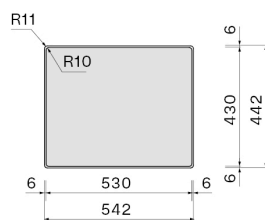

Cut-out size / Topmount