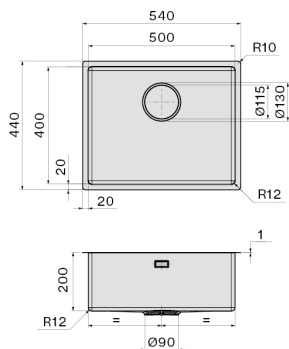

FEATURES

1 mm regular thickness
Inner corners radius 12 mm
Fixing kit included
Perimeter overflow
Falmec seamless drainage system
Anti-noise fiber
Bowl depth 200 mm
Ext dimension 540 x 440 mm
Bowl dimension 500 x 400 mm

Installation type

Flush/Top/Undermount

Dimensions

Cabinet 60 cm

Finishing

PVD Gold

AISI 304 18/10 Scotch Brite

stainless steel

0.08 m³

Packaging size

Length

615 mm

Height

245 mm

Depth

500 mm

CONSUMPTION AND CONNECTION FEATURES ENERGY CLASS

Cut-out size / Flushmount

Cut-out size / Topmount

Cut-out size / Undermount