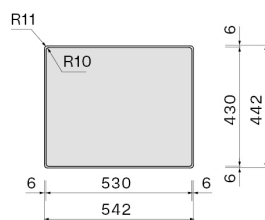

Cut-out size / Flushmount