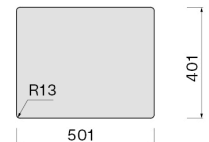

Cut-out size / Undermount