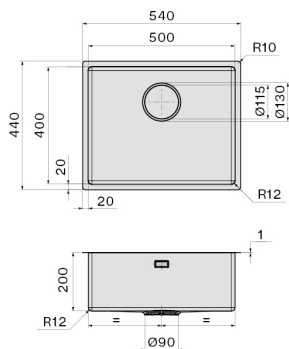

#### Dimensions

Cabinet 60 cm

#### Packaging size

Length

615 mm

Height

245 mm

Depth

500 mm

### CONSUMPTION AND CONNECTION FEATURES ENERGY CLASS

*Cut-out size / Flushmount*

*Cut-out size / Topmount*

*Cut-out size / Undermount*