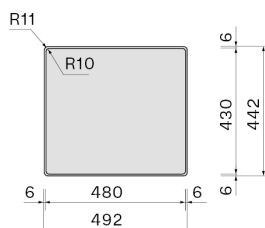

Iroko wood chopping board 330
x 436 x 20 mm

KACL.992

Polyethylene chopping board
330 x 420 x 18 mm

KACL.993

HPL chopping board 280 x 420 x
18 mm

TECHNICAL FEATURES

Installation type

Flush/Topmount

Dimensions

Cabinet 50 cm

Finishing

AISI 304 18/10 Scotch Brite
stainless steel

Type of control

None

PACKAGING:WEIGHTS AND VOLUMES

Gross weight

8.14 kg

Net weight

4.29 kg

Volumes

0.07 m³

Packaging size

Length

550 mm

Height

245 mm

Depth

500 mm

CONSUMPTION AND CONNECTION FEATURES ENERGY CLASS

Cut-out size / Flushmount