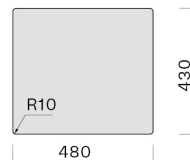

Cut-out size / Flushmount