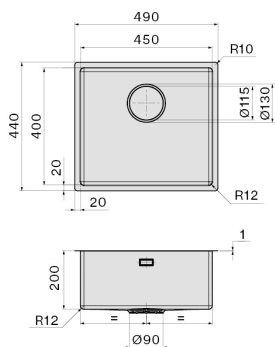

### Dimensions

Cabinet 50 cm

### Packaging size

Length

550 mm

Height

245 mm

Depth

500 mm

## CONSUMPTION AND CONNECTION FEATURES ENERGY CLASS

Cut-out size / Flushmount