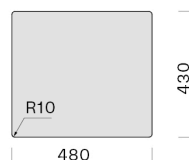

Iroko wood chopping board 330
x 436 x 20 mm

KACL.992

Polyethylene chopping board
330 x 420 x 18 mm

KACL.993

HPL chopping board 280 x 420 x
18 mm

TECHNICAL FEATURES

Installation type

Flush/Topmount

Dimensions

Cabinet 50 cm

Finishing

AISI 304 18/10 Scotch Brite
stainless steel

Type of control

None

PACKAGING:WEIGHTS AND VOLUMES

Gross weight

8.14 kg

Net weight

4.29 kg

Volumes

0.07 m³

Packaging size

Length

550 mm

Height

245 mm

Depth

500 mm

CONSUMPTION AND CONNECTION FEATURES ENERGY CLASS

Cut-out size / Flushmount