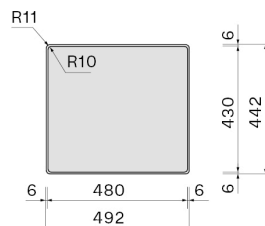

Cut-out size / Flushmount