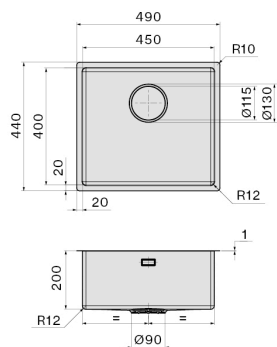

Iroko wood chopping board 330
x 436 x 20 mm

KACL.992

Polyethylene chopping board
330 x 420 x 18 mm

KACL.993

HPL chopping board 280 x 420 x
18 mm

TECHNICAL FEATURES

Installation type

Flush/Topmount

Dimensions

Cabinet 50 cm

Finishing

AISI 304 18/10 Scotch Brite
stainless steel

Type of control

None

PACKAGING:WEIGHTS AND VOLUMES

Gross weight

8.14 kg

Net weight

4.29 kg

Volumes

0.07 m³

Packaging size

Length

550 mm

Height

245 mm

Depth

500 mm

CONSUMPTION AND CONNECTION FEATURES ENERGY CLASS

Cut-out size / Flushmount