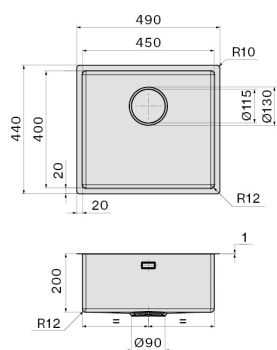

### Dimensions

Cabinet 50 cm

### Packaging size

Length

550 mm

Height

245 mm

Depth

500 mm

## CONSUMPTION AND CONNECTION FEATURES ENERGY CLASS

*Cut-out size / Flushmount*