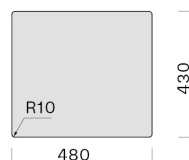

Cut-out size / Flushmount