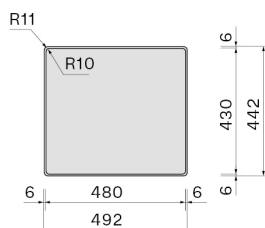

Cut-out size / Flushmount