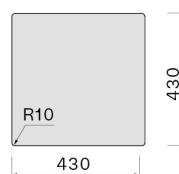

Dimensions

Cabinet 50 cm

Finishing

AISI 304 18/10 Scotch Brite
stainless steel

Type of control

None

PACKAGING:WEIGHTS AND VOLUMES

Gross weight

Height

245 mm

Depth

500 mm

CONSUMPTION AND CONNECTION FEATURES ENERGY CLASS

Cut-out size / Flushmount

Cut-out size / Topmount