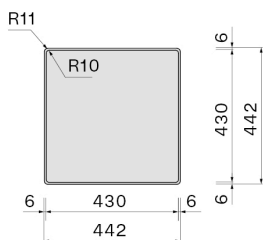

Iroko wood chopping board 330
x 436 x 20 mm

KACL.992

Polyethylene chopping board
330 x 420 x 18 mm

KACL.993

HPL chopping board 280 x 420 x
18 mm

TECHNICAL FEATURES

Installation type

Flush/Topmount

Dimensions

Cabinet 50 cm

Finishing

AISI 304 18/10 Scotch Brite
stainless steel

Type of control

None

PACKAGING:WEIGHTS AND VOLUMES

Gross weight

7.73 kg

Net weight

3.96 kg

Volumes

0.06 m³

Packaging size

Length

500 mm

Height

245 mm

Depth

500 mm

CONSUMPTION AND CONNECTION FEATURES ENERGY CLASS

Cut-out size / Flushmount

Cut-out size / Topmount