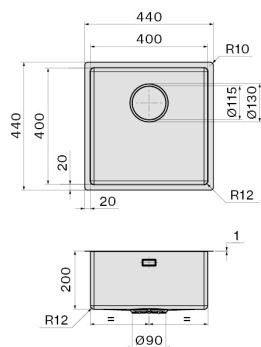

Iroko wood chopping board 330
x 436 x 20 mm

KACL.992

Polyethylene chopping board
330 x 420 x 18 mm

KACL.993

HPL chopping board 280 x 420 x
18 mm

TECHNICAL FEATURES

Installation type

Flush/Topmount

Dimensions

Cabinet 50 cm

Finishing

AISI 304 18/10 Scotch Brite
stainless steel

Type of control

None

PACKAGING:WEIGHTS AND VOLUMES

Gross weight

7.73 kg

Net weight

3.96 kg

Volumes

0.06 m³

Packaging size

Length

500 mm

Height

245 mm

Depth

500 mm

CONSUMPTION AND CONNECTION FEATURES ENERGY CLASS

Cut-out size / Flushmount

Cut-out size / Topmount