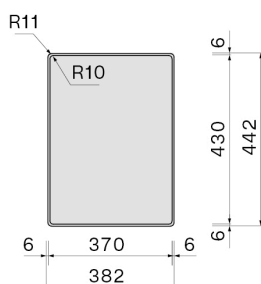

Iroko wood chopping board 330
x 436 x 20 mm

KACL.992

Polyethylene chopping board
330 x 420 x 18 mm

KACL.993

HPL chopping board 280 x 420 x
18 mm

TECHNICAL FEATURES

Installation type

Flush/Topmount

Dimensions

Cabinet 40 cm

Finishing

AISI 304 18/10 Scotch Brite
stainless steel

Type of control

None

PACKAGING:WEIGHTS AND VOLUMES

Gross weight

7.2 kg

Net weight

3.56 kg

Volumes

0.05 m³

Packaging size

Length

440 mm

Height

245 mm

Depth

500 mm

CONSUMPTION AND CONNECTION FEATURES ENERGY CLASS

Cut-out size / Flushmount

Cut-out size / Topmount