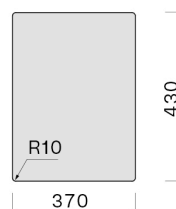

Iroko wood chopping board 330
x 436 x 20 mm

KACL.992

Polyethylene chopping board
330 x 420 x 18 mm

KACL.993

HPL chopping board 280 x 420 x
18 mm

TECHNICAL FEATURES

Installation type

Flush/Topmount

Dimensions

Cabinet 40 cm

Finishing

AISI 304 18/10 Scotch Brite
stainless steel

Type of control

None

PACKAGING:WEIGHTS AND VOLUMES

Gross weight

Height

245 mm

Depth

500 mm

CONSUMPTION AND CONNECTION FEATURES ENERGY CLASS

Cut-out size / Flushmount

Cut-out size / Topmount