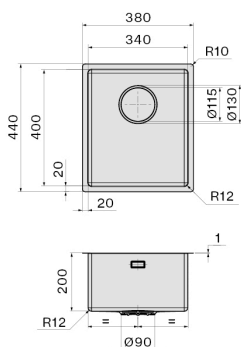

Iroko wood chopping board 330
x 436 x 20 mm

KACL.992

Polyethylene chopping board
330 x 420 x 18 mm

KACL.993

HPL chopping board 280 x 420 x
18 mm

TECHNICAL FEATURES

Installation type

Flush/Topmount

Dimensions

Cabinet 40 cm

Finishing

AISI 304 18/10 Scotch Brite
stainless steel

Type of control

None

PACKAGING:WEIGHTS AND VOLUMES

Gross weight

7.2 kg

Net weight

3.56 kg

Volumes

0.05 m³

Packaging size

Length

440 mm

Height

245 mm

Depth

500 mm

CONSUMPTION AND CONNECTION FEATURES ENERGY CLASS

Cut-out size / Flushmount

Cut-out size / Topmount