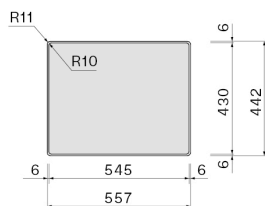

Cut-out size / Flushmount