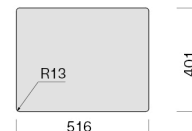

Cut-out size / Undermount