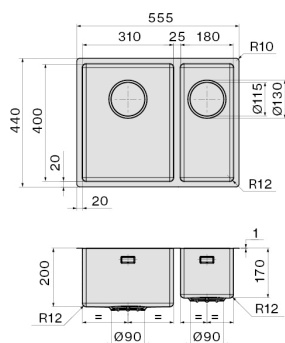

#### Dimensions

Cabinet 60 cm

#### Packaging size

Length

615 mm

Height

245 mm

Depth

500 mm

### CONSUMPTION AND CONNECTION FEATURES ENERGY CLASS

Cut-out size / Flushmount

Cut-out size / Topmount

Cut-out size / Undermount