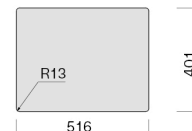

Dimensions

Cabinet 60 cm

Finishing

AISI 304 18/10 Scotch Brite
stainless steel

Type of control

None

The photograph is purely for information
It may not correspond to the selected version.

PACKAGING:WEIGHTS AND VOLUMES

615 mm

Height

245 mm

Depth

500 mm

CONSUMPTION AND CONNECTION FEATURES ENERGY CLASS

Cut-out size / Flushmount

Cut-out size / Topmount