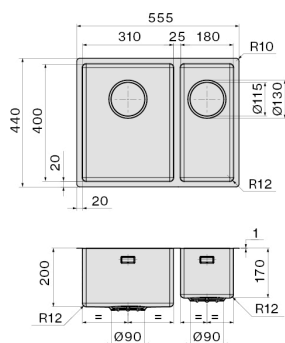

Dimensions

Cabinet 60 cm

Finishing

AISI 304 18/10 Scotch Brite
stainless steel

Type of control

None

The photograph is purely for information
It may not correspond to the selected version.

PACKAGING:WEIGHTS AND VOLUMES

Gross weight

11 kg

Net weight

5.54 kg

Volumes

0.08 m³

Packaging size

Length

615 mm

Height

245 mm

Depth

500 mm

CONSUMPTION AND CONNECTION FEATURES ENERGY CLASS

Cut-out size / Flushmount

Cut-out size / Topmount

Cut-out size / Undermount