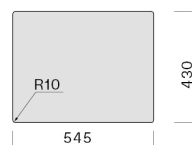

Dimensions

Cabinet 60 cm

Finishing

AISI 304 18/10 Scotch Brite
stainless steel

Type of control

None

The photograph is purely for information
It may not correspond to the selected version.

PACKAGING:WEIGHTS AND VOLUMES

615 mm

Height

245 mm

Depth

500 mm

CONSUMPTION AND CONNECTION FEATURES ENERGY CLASS

Cut-out size / Flushmount

Cut-out size / Topmount