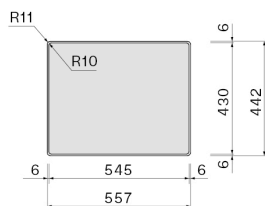

Iroko wood chopping board 330
x 436 x 20 mm

KACL.992

Polyethylene chopping board
330 x 420 x 18 mm

KACL.993

HPL chopping board 280 x 420 x
18 mm

TECHNICAL FEATURES

Installation type

Flush/Top/Undermount

Dimensions

Cabinet 60 cm

Finishing

AISI 304 18/10 Scotch Brite
stainless steel

Type of control

None

The photograph is purely for information
It may not correspond to the selected version.

PACKAGING:WEIGHTS AND VOLUMES

Gross weight

11 kg

Net weight

5.54 kg

Volumes

0.08 m³

Packaging size

Length

615 mm

Height

245 mm

Depth

500 mm

CONSUMPTION AND CONNECTION FEATURES ENERGY CLASS

Cut-out size / Flushmount

Cut-out size / Topmount