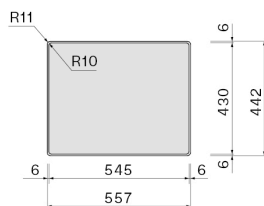

Cut-out size / Flushmount

Cut-out size / Topmount