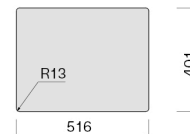

Cut-out size / Flushmount

Cut-out size / Topmount