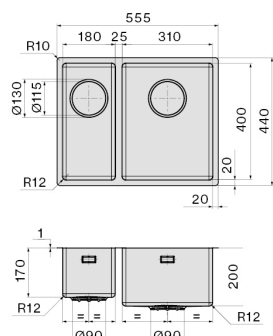

Iroko wood chopping board 330 x 436 x 20 mm

KACL.992

Polyethylene chopping board 330 x 420 x 18 mm

KACL.993

HPL chopping board 280 x 420 x 18 mm

TECHNICAL FEATURES

Installation type

Flush/Top/Undermount

Dimensions

Cabinet 60 cm

Finishing

AISI 304 18/10 Scotch Brite stainless steel

Type of control

None

Photograph is for information purposes only
It may not correspond to the selected version.

PACKAGING:WEIGHTS AND VOLUMES

Gross weight

11 kg

Net weight

5.54 kg

Volumes

0.08 m³

Packaging size

Length

615 mm

Height

245 mm

Depth

500 mm

CONSUMPTION AND CONNECTION FEATURES ENERGY CLASS

Cut-out size / Flushmount

Cut-out size / Topmount