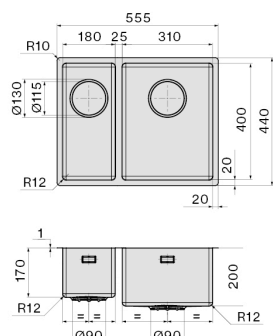

#### Dimensions

Cabinet 60 cm

#### Packaging size

Length

615 mm

Height

245 mm

Depth

500 mm

### CONSUMPTION AND CONNECTION FEATURES ENERGY CLASS

Cut-out size / Flushmount

Cut-out size / Topmount