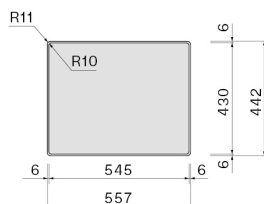

Iroko wood chopping board 330 x 436 x 20 mm

KACL.992

Polyethylene chopping board 330 x 420 x 18 mm

KACL.993

HPL chopping board 280 x 420 x 18 mm

TECHNICAL FEATURES

Installation type

Flush/Top/Undermount

Dimensions

Cabinet 60 cm

Finishing

AISI 304 18/10 Scotch Brite stainless steel

Type of control

None

Photograph is for information purposes only
It may not correspond to the selected version.

PACKAGING:WEIGHTS AND VOLUMES

Gross weight

11 kg

Net weight

5.54 kg

Volumes

0.08 m³

Packaging size

Length

615 mm

Height

245 mm

Depth

500 mm

CONSUMPTION AND CONNECTION FEATURES ENERGY CLASS

Cut-out size / Flushmount

Cut-out size / Topmount