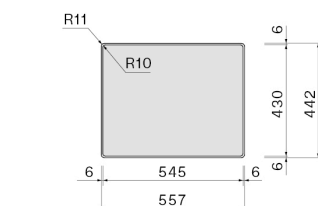

Iroko wood chopping board 330 x 436 x 20 mm

KACL.992

Polyethylene chopping board 330 x 420 x 18 mm

KACL.993

HPL chopping board 280 x 420 x 18 mm

TECHNICAL FEATURES

Installation type

Flush/Top/Undermount

Dimensions

Cabinet 60 cm

Finishing

AISI 304 18/10 Scotch Brite stainless steel

Type of control

None

*The photograph is purely for information
It may not correspond to the selected version.*

PACKAGING:WEIGHTS AND VOLUMES

Gross weight

11 kg

Net weight

5.54 kg

Volumes

0.08 m³

Packaging size

Length

615 mm

Height

245 mm

Depth

500 mm

CONSUMPTION AND CONNECTION FEATURES ENERGY CLASS

Cut-out size / Flushmount

Cut-out size / Topmount