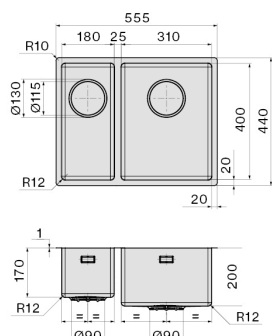

Iroko wood chopping board 330 x 436 x 20 mm

KACL.992

Polyethylene chopping board 330 x 420 x 18 mm

KACL.993

HPL chopping board 280 x 420 x 18 mm

TECHNICAL FEATURES

Installation type

Flush/Top/Undermount

Dimensions

Cabinet 60 cm

Finishing

AISI 304 18/10 Scotch Brite stainless steel

Type of control

None

*The photograph is purely for information
It may not correspond to the selected version.*

PACKAGING:WEIGHTS AND VOLUMES

Gross weight

11 kg

Net weight

5.54 kg

Volumes

0.08 m³

Packaging size

Length

615 mm

Height

245 mm

Depth

500 mm

CONSUMPTION AND CONNECTION FEATURES ENERGY CLASS

Cut-out size / Flushmount

Cut-out size / Topmount