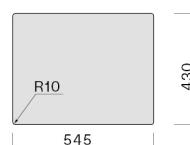

Dimensions

Cabinet 60 cm

Finishing

AISI 304 18/10 Scotch Brite stainless steel

Type of control

None

*The photograph is purely for information
It may not correspond to the selected version.*

PACKAGING:WEIGHTS AND VOLUMES

615 mm

Height

245 mm

Depth

500 mm

CONSUMPTION AND CONNECTION FEATURES ENERGY CLASS

Cut-out size / Flushmount

Cut-out size / Topmount