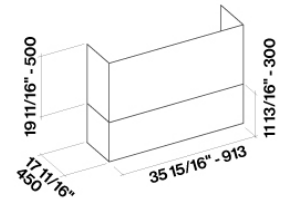

TECHNICAL FEATURES

Installation type

Wall

Dimensions

36 / 90 cm

Finish

Scotch brite stainless steel (AISI 304)

Motor

Net weight

83 lbs

Volumes

25 ft³

Packaging size

Length

41 in

Height

36 in

Depth

30 in

CONSUMPTION AND CONNECTION FEATURES

Maximum consumption

680 W

Lateral view

Top view