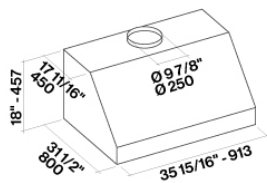

TECHNICAL FEATURES

Installation type

Wall

Dimensions

36 / 90 cm

Finish

Scotch brite stainless steel (AISI 304)

Motor

Net weight

83 lbs

Volumes

25 ft³

Packaging size

Length

41 in

Height

36 in

Depth

30 in

CONSUMPTION AND CONNECTION FEATURES

Maximum consumption

680 W

Lateral view

Top view