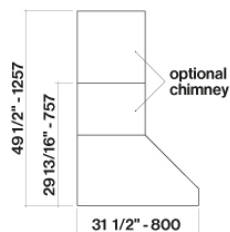

TECHNICAL FEATURES

Installation type

Wall

Dimensions

36 / 90 cm

Finish

Scotch brite stainless steel (AISI 304)

Motor

600 CFM

Type of control

Mechanical control

Lighting

LED Strip (3000K)

PACKAGING:WEIGHTS AND VOLUMES

Gross weight

98 lbs

36 in

Depth

30 in

CONSUMPTION AND CONNECTION FEATURES

Maximum consumption

680 W

Lateral view

Top view