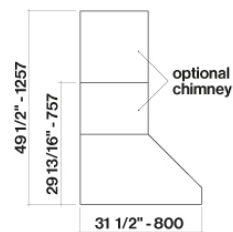

## TECHNICAL FEATURES

**Installation type**  
Wall

**Dimensions**  
36 / 90 cm

**Finish**  
Scotch brite stainless steel (AISI 304)

**Motor**  
CFM

**Type of control**  
Mechanical control

**Lighting**  
LED Strip (3000K)

## PACKAGING:WEIGHTS AND VOLUMES

**Gross weight**  
98 lbs

**Net weight**  
83 lbs

**Volumes**  
25 ft<sup>3</sup>

**Packaging size**  
Length  
41 in  
Height  
36 in  
Depth  
30 in

## CONSUMPTION AND CONNECTION FEATURES

**Maximum consumption**  
680 W

Lateral view

Top view

Optional chimney