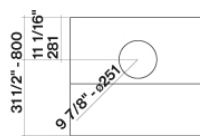

TECHNICAL FEATURES

Installation type

Wall

Dimensions

36 / 90 cm

Finish

Scotch brite stainless steel (AISI 304)

Motor

Net weight

83 lbs

Volumes

25 ft³

Packaging size

Length

41 in

Height

36 in

Depth

30 in

CONSUMPTION AND CONNECTION FEATURES

Maximum consumption

680 W

Lateral view

Top view