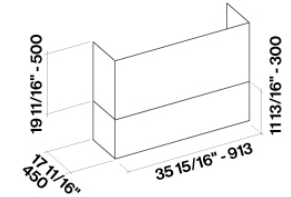

Dimensions

36 / 90 cm

Finish

Scotch brite stainless steel (AISI 304)

Motor

600 CFM

Type of control

Mechanical control

25 ft³

Packaging size

Length

41 in

Height

36 in

Depth

30 in

CONSUMPTION AND CONNECTION FEATURES

Maximum consumption

850 W

Lateral view

Top view

Optional chimney