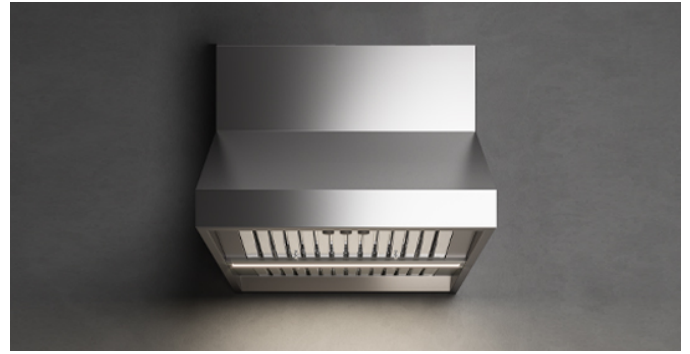

ZEUS OUTDOOR

Version

FOZEU36W12OS Wall - 36" (90 cm) - 1200 CFM

Collection

Outdoor

EAN code

8034122363011

Photograph is for information purposes only
May not correspond to the selected version

FEATURES

LED lighting
Optional Chimney
Professional Baffle Filters
Knob control

OPTIONAL ACCESSORIES

KCPHN.001#IF
Zeus Outdoor Stainless steel
Chimney 36"

TECHNICAL FEATURES

Installation type
Wall

Dimensions
36 / 90 cm

Finish
Scotch brite stainless steel (AISI 304)

Motor
CFM

Type of control
Mechanical control

Lighting
LED Strip (3000K)

PACKAGING:WEIGHTS AND VOLUMES

Gross weight
98 lbs

Net weight
83 lbs

Volumes
25 ft³

Packaging size
Length
41 in
Height
36 in
Depth
30 in

CONSUMPTION AND CONNECTION FEATURES

Maximum consumption
680 W

Lateral view

Top view