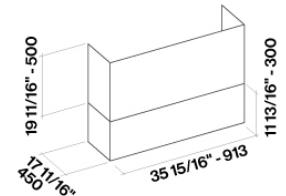

## TECHNICAL FEATURES

**Installation type**  
Wall

**Dimensions**  
36 / 90 cm

**Finish**  
Scotch brite stainless steel (AISI 304)

**Motor**  
CFM

**Type of control**  
Mechanical control

**Lighting**  
LED Strip (3000K)

## PACKAGING:WEIGHTS AND VOLUMES

**Gross weight**  
98 lbs

**Net weight**  
83 lbs

**Volumes**  
25 ft<sup>3</sup>

**Packaging size**  
Length  
41 in  
Height  
36 in  
Depth  
30 in

## CONSUMPTION AND CONNECTION FEATURES

**Maximum consumption**  
680 W

Lateral view

Top view

Optional chimney