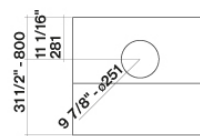

ZEUS OUTDOOR

Version

FOZEU36W12OS Wall - 36" (90 cm) - 1200 CFM

Collection

Outdoor

EAN code

8034122363011

Photograph is for information purposes only
May not correspond to the selected version

FEATURES

LED lighting
Optional Chimney
Professional Baffle Filters
Knob control

OPTIONAL ACCESSORIES

KCPHN.001#IF
Zeus Outdoor Stainless steel
Chimney 36"

TECHNICAL FEATURES

Installation type
Wall

Dimensions
36 / 90 cm

Finish
Scotch brite stainless steel (AISI 304)

Motor
CFM

Type of control
Mechanical control

Lighting
LED Strip (3000K)

PACKAGING:WEIGHTS AND VOLUMES

Gross weight
98 lbs

Net weight
83 lbs

Volumes
25 ft³

Packaging size
Length
41 in
Height
36 in
Depth
30 in

CONSUMPTION AND CONNECTION FEATURES

Maximum consumption
680 W

Lateral view

Top view

Optional chimney