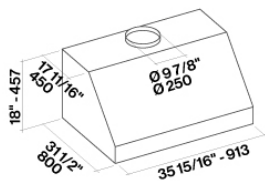

Lateral view