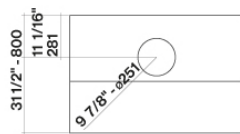

Optional chimney