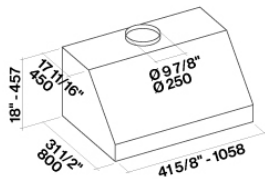

Optional chimney