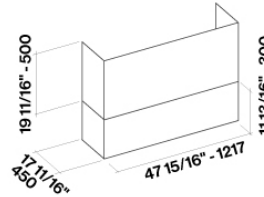

Optional chimney