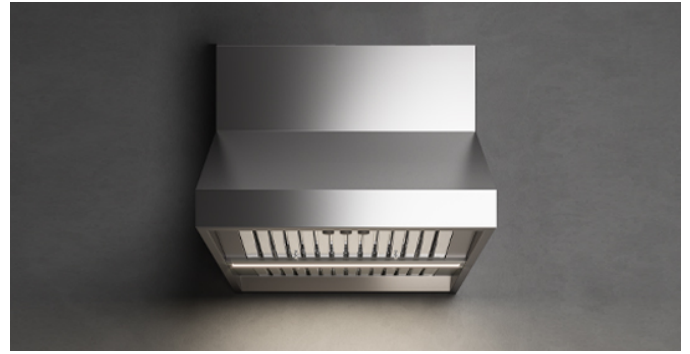

ZEUS OUTDOOR

Version

FOZEU48W12OS Wall - 48"
(120 cm) - 1200 CFM

Collection

Outdoor

EAN code

8034122362991

Photograph is for information purposes only
May not correspond to the selected version

FEATURES

LED lighting
Optional Chimney
Professional Baffle Filters
Knob control

OPTIONAL ACCESSORIES

KCPHN.003#IF

Zeus Outdoor Stainless steel
Chimney 48"

TECHNICAL FEATURES

Installation type
Wall

Dimensions
48 / 120 cm

Finish
Scotch brite stainless steel (AISI 304)

Motor
600 CFM

Type of control
Mechanical control

Lighting
LED Strip (3000K)

PACKAGING:WEIGHTS AND VOLUMES

Gross weight
119 lbs

Net weight
104 lbs

Volumes
31 ft³

Packaging size
Length
53 in
Height
36 in
Depth
29 in

CONSUMPTION AND CONNECTION FEATURES

Maximum consumption
850 W

Optional chimney