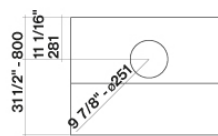

Optional chimney