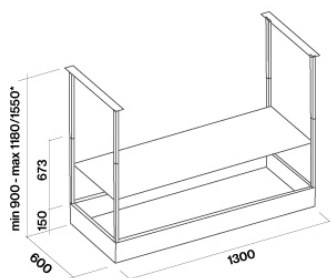

Extension rods (KACL.742#IF)

Light for plant growing area (KACL.743#IF)

Tissue holder (Inox) KACL.746#IF