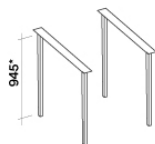

Extension rods (KACL.742#IF)