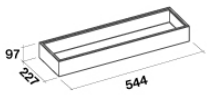

TECHNICAL FEATURES

Installation type
Island
Dimensions
130 cm
Finishing
Scotch brite stainless steel (AISI 304)
Motor
600 m³/h
Type of control
Electronic control
Speed settings
4
Lighting
LED Strip (3000K)
Charcoal filter
Carbon.Zeo spare filter kit for Circle.Tech hoods (included)
Minimum distance
Gas hob: 65 cm
Electric hob: 52 cm

PACKAGING:WEIGHTS AND VOLUMES

Gross weight
61 kg
Net weight
51.7 kg
Volumes
0.49 m³
Packaging size
Length
1395 mm
Height
405 mm
Depth
865 mm

CONSUMPTION AND CONNECTION FEATURES

Maximum consumption
230 W
Voltage
220-240V
Frequency
50-60Hz
Plug type
Shuko

MOTOR TECHNICAL SHEET

Maximum noise level
67 dB(A)re1pW
I.E.C.60704-2-13
Max. motor power
130 W
ENERGY CLASS

Extension rods (KACL.742#IF)

Light for plant growing area (KACL.743#IF)

Tissue holder (Inox) KACL.746#IF

Kit 2 hanging garden steel trays
(KACL.741#IF)

SPAZIO 130

Version

Island 130 cm - Inox - 600 m3/h

Collection

Circle.Tech

EAN code

8034122477794