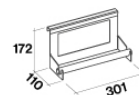

PACKAGING:WEIGHTS AND VOLUMES

Gross weight
61 kg
Net weight
51.7 kg
Volumes
0.49 m³
Packaging size
Length
1395 mm
Height
405 mm
Depth
865 mm

CONSUMPTION AND CONNECTION FEATURES

Maximum consumption
230 W
Voltage
220-240V
Frequency
50-60Hz
Plug type
Shuko

MOTOR TECHNICAL SHEET

Maximum noise level
67 dB(A)re1pW
I.E.C.60704-2-13
Max. motor power
130 W
ENERGY CLASS

Extension rods (KACL.742#IF)

Light for plant growing area (KACL.743#IF)

Tissue holder (Inox) KACL.746#IF

Kit 2 hanging garden steel trays
(KACL.741#IF)

SPAZIO 130

Version

Island 130 cm - Inox - 600 m3/h

Collection

Circle.Tech

EAN code

8034122477794