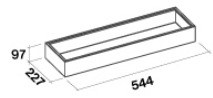

### KACL.944

Carbon.Zeo spare filter kit for Circle.Tech hoods

Extension rods (KACL.742#HF)

Light for plant growing area  
(KACL.743#IF)

Tissue holder (Black) KACL.746#HF

Kit 2 hanging garden steel trays  
(KACL.741#IF)