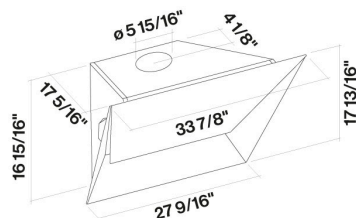

PRISMA

Version

FDPRI36W5SB Wall 36"/85 cm
- 500CFM - Stainless and
Black Glass

Collection

Design+

EAN code

8034122359137

FEATURES

- LED ambient light
- LED lighting
- Top filter, removable and washable
- Combined regenerable
- Carbon.Zeo filter (optional)
- Charcoal filter
- Possible to duct wall mounted from rear
- Optional Chimney

OPTIONAL ACCESSORIES

FDNUVMTR600

FDNUVMTR600 - Motor 600 CFM for North America

FFCHAR3C0BL

FFCHAR3C0BL - Round charcoal filter Ø 6' - Type 6

KACL.815

Protective cleaning cloths for stainless steel (box 10 pcs)

KCQAN.00#I

Chimney (Inox)

TECHNICAL FEATURES

Installation type

Wall

Dimensions

36 / 85 cm

Finish

Black tempered glass

Motor

500 CFM

Type of control

Touch control

Speed

4

Lighting

Led 2x1,2 W - 3200 K

Ambient lighting

Led 2x1,2 W - 3200 K

Metallic filter

Filter

2 x Metallic filter "Top" - 196x258 mm

Charcoal filter

FFCHAR3C0BL - Round charcoal filter Ø 6' - Type 6 (optional)

Minimum distance

Gas hob: 21 in

Electric hob: 21 in

PACKAGING:WEIGHTS AND VOLUMES

Gross weight

60 lbs

Net weight

49 lbs

Volumes

11 ft³

Packaging size

Length

40 in

Height

21 in

Depth

24 in

CONSUMPTION AND CONNECTION FEATURES

Maximum consumption

280 W

MOTOR TECHNICAL SHEET

Maximum capacity

750 m³/h

I.E.C. 61591

Maximum noise level

66 dB(A)re1pW

I.E.C.60704-2-13

Maximum pressure (Pa)

510 Pa

Max. motor power

224 W