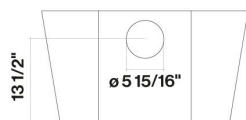

PRISMA

Version

FDPRI36W5SB Wall 36"/85 cm
- 500CFM - Stainless and
Black Glass

Collection

Design+

EAN code

8034122359137

FEATURES

- LED ambient light
- LED lighting
- Top filter, removable and washable
- Combined regenerable
- Carbon.Zeo filter (optional)
- Charcoal filter
- Possible to duct wall mounted from rear
- Optional Chimney

OPTIONAL ACCESSORIES

FDNUVMTR600

FDNUVMTR600 - Motor 600 CFM for North America

FFCHAR3C0BL

FFCHAR3C0BL - Round charcoal filter Ø 6' - Type 6

KACL.815

Protective cleaning cloths for stainless steel (box 10 pcs)

KCQAN.00#I

Chimney (Inox)

TECHNICAL FEATURES

Installation type

Wall

Dimensions

36 / 85 cm

Finish

Black tempered glass

Motor

500 CFM

Type of control

Touch control

Speed

4

Lighting

Led 2x1,2 W - 3200 K

Ambient lighting

Led 2x1,2 W - 3200 K

Metallic filter

Filter

2 x Metallic filter "Top" - 196x258 mm

Charcoal filter

FFCHAR3C0BL - Round charcoal filter Ø 6' - Type 6 (optional)

Minimum distance

Gas hob: 21 in

Electric hob: 21 in

PACKAGING:WEIGHTS AND VOLUMES

Gross weight

60 lbs

Net weight

49 lbs

Volumes

11 ft³

Packaging size

Length

40 in

Height

21 in

Depth

24 in

CONSUMPTION AND CONNECTION FEATURES

Maximum consumption

280 W

MOTOR TECHNICAL SHEET

Maximum capacity

750 m³/h

I.E.C. 61591

Maximum noise level

66 dB(A)re1pW

I.E.C.60704-2-13

Maximum pressure (Pa)

510 Pa

Max. motor power

224 W