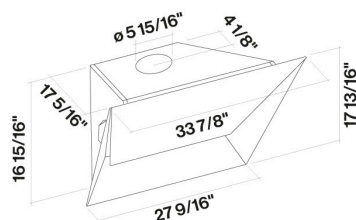

PRISMA

Version

FDPRI36W5SW wall 36"/85 cm
- 500CFM - Stainless and
White Glass

Collection

Design+

EAN code

8034122359120

FEATURES

Touch control + 24 h function
LED ambient light
LED lighting
Top filter, removable and washable
Combined regenerable
Carbon.Zeo filter (optional)
Charcoal filter
Possible to duct wall mounted from rear
Optional Chimney

OPTIONAL ACCESSORIES

FDNUVMTR600

FDNUVMTR600 - Motor 600 CFM for North America

FFCHAR3COBL

FFCHAR3COBL - Round charcoal filter Ø 6' - Type 6

KACL.815

Protective cleaning cloths for stainless steel (box 10 pcs)

KCQAN.00#I

Chimney (Inox)

TECHNICAL FEATURES

Installation type

Wall

Dimensions

36 / 85 cm

Finish

White tempered glass

Motor

500 CFM

Type of control

Touch control

Speed

4

Lighting

Led 2x1,2 W - 3200 K

Ambient lighting

Led 2x1,2 W - 3200 K

Metallic filter

Filter

2 x Metallic filter "Top" - 196x258 mm

Charcoal filter

FFCHAR3COBL - Round charcoal filter Ø 6' - Type 6 (optional)

Minimum distance

Gas hob: 21 in

Electric hob: 21 in

PACKAGING:WEIGHTS AND VOLUMES

Gross weight

60 lbs

Net weight

49 lbs

Volumes

11 ft³

Packaging size

Length

40 in

Height

21 in

Depth

24 in

CONSUMPTION AND CONNECTION FEATURES

Maximum consumption

280 W

MOTOR TECHNICAL SHEET

Maximum capacity

750 m³/h

I.E.C. 61591

Maximum noise level

66 dB(A)re1pW

I.E.C.60704-2-13

Maximum pressure (Pa)

510 Pa

Max. motor power

224 W