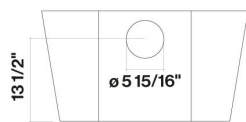

PRISMA

Version

FDPRI36W5SW wall 36"/85 cm
- 500CFM - Stainless and
White Glass

Collection

Design+

EAN code

8034122359120

FEATURES

Touch control + 24 h function
LED ambient light
LED lighting
Top filter, removable and washable
Combined regenerable
Carbon.Zeo filter (optional)
Charcoal filter
Possible to duct wall mounted from rear
Optional Chimney

OPTIONAL ACCESSORIES

FDNUVMTR600

FDNUVMTR600 - Motor 600 CFM for North America

FFCHAR3COBL

FFCHAR3COBL - Round charcoal filter Ø 6' - Type 6

KACL.815

Protective cleaning cloths for stainless steel (box 10 pcs)

KCQAN.00#I

Chimney (Inox)

TECHNICAL FEATURES

Installation type

Wall

Dimensions

36 / 85 cm

Finish

White tempered glass

Motor

500 CFM

Type of control

Touch control

Speed

4

Lighting

Led 2x1,2 W - 3200 K

Ambient lighting

Led 2x1,2 W - 3200 K

Metallic filter

Filter

2 x Metallic filter "Top" - 196x258 mm

Charcoal filter

FFCHAR3COBL - Round charcoal filter Ø 6' - Type 6 (optional)

Minimum distance

Gas hob: 21 in

Electric hob: 21 in

PACKAGING:WEIGHTS AND VOLUMES

Gross weight

60 lbs

Net weight

49 lbs

Volumes

11 ft³

Packaging size

Length

40 in

Height

21 in

Depth

24 in

CONSUMPTION AND CONNECTION FEATURES

Maximum consumption

280 W

MOTOR TECHNICAL SHEET

Maximum capacity

750 m³/h

I.E.C. 61591

Maximum noise level

66 dB(A)re1pW

I.E.C.60704-2-13

Maximum pressure (Pa)

510 Pa

Max. motor power

224 W