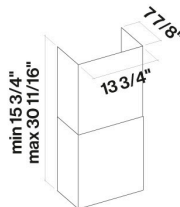

PRISMA

Version

FDPRI36W5SW wall 36"/85 cm
- 500CFM - Stainless and
White Glass

Collection

Design+

EAN code

8034122359120

FEATURES

Touch control + 24 h function
LED ambient light
LED lighting
Top filter, removable and washable
Combined regenerable
Carbon.Zeo filter (optional)
Charcoal filter
Possible to duct wall mounted from rear
Optional Chimney

OPTIONAL ACCESSORIES

FDNUVMTR600

FDNUVMTR600 - Motor 600 CFM for North America

FFCHAR3COBL

FFCHAR3COBL - Round charcoal filter Ø 6' - Type 6

KACL.815

Protective cleaning cloths for stainless steel (box 10 pcs)

KCQAN.00#I

Chimney (Inox)

TECHNICAL FEATURES

Installation type

Wall

Dimensions

36 / 85 cm

Finish

White tempered glass

Motor

500 CFM

Type of control

Touch control

Speed

4

Lighting

Led 2x1,2 W - 3200 K

Ambient lighting

Led 2x1,2 W - 3200 K

Metallic filter

Filter

2 x Metallic filter "Top" - 196x258 mm

Charcoal filter

FFCHAR3COBL - Round charcoal filter Ø 6' - Type 6 (optional)

Minimum distance

Gas hob: 21 in

Electric hob: 21 in

PACKAGING:WEIGHTS AND VOLUMES

Gross weight

60 lbs

Net weight

49 lbs

Volumes

11 ft³

Packaging size

Length

40 in

Height

21 in

Depth

24 in

CONSUMPTION AND CONNECTION FEATURES

Maximum consumption

280 W

MOTOR TECHNICAL SHEET

Maximum capacity

750 m³/h

I.E.C. 61591

Maximum noise level

66 dB(A)re1pW

I.E.C.60704-2-13

Maximum pressure (Pa)

510 Pa

Max. motor power

224 W