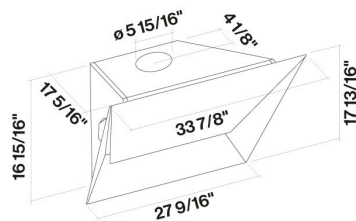

PRISMA

Version

FDPRI36W5SW wall 36"/85 cm
- 500CFM - Stainless and
White Glass

Collection

Design+

EAN code

8034122359120

FEATURES

Touch control + 24 h function
LED ambient light
LED lighting
Top filter, removable and washable
Combined regenerable
Carbon.Zeo filter (optional)
Charcoal filter
Possible to duct wall mounted from rear
Optional Chimney

OPTIONAL ACCESSORIES

FDNUVMTR600

FDNUVMTR600 - Motor 600 CFM for North America

FFCHAR3COBL

FFCHAR3COBL - Round charcoal filter Ø 6' - Type 6

KACL.815

Protective cleaning cloths for stainless steel (box 10 pcs)

KCQAN.00#I

Chimney (Inox)

TECHNICAL FEATURES

Installation type

Wall

Dimensions

36 / 85 cm

Finish

White tempered glass

Motor

500 CFM

Type of control

Touch control

Speed

4

Lighting

Led 2x1,2 W - 3200 K

Ambient lighting

Led 2x1,2 W - 3200 K

Metallic filter

Filter

2 x Metallic filter "Top" - 196x258 mm

Charcoal filter

FFCHAR3COBL - Round charcoal filter Ø 6' - Type 6 (optional)

Minimum distance

Gas hob: 21 in

Electric hob: 21 in

PACKAGING:WEIGHTS AND VOLUMES

Gross weight

60 lbs

Net weight

49 lbs

Volumes

11 ft³

Packaging size

Length

40 in

Height

21 in

Depth

24 in

CONSUMPTION AND CONNECTION FEATURES

Maximum consumption

280 W

MOTOR TECHNICAL SHEET

Maximum capacity

750 m³/h

I.E.C. 61591

Maximum noise level

66 dB(A)re1pW

I.E.C.60704-2-13

Maximum pressure (Pa)

510 Pa

Max. motor power

224 W