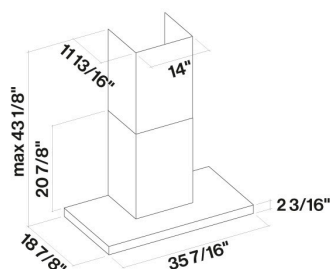

LUMINA NRS

Version

FNLNA36W5SS / Wall - 36"
(90 cm) Steel - 500 CFM

Collection

Silence - NRS

EAN code

8034122345888

FEATURES

NRS technology for a quieter kitchen
Touch control + 24 h function
White fluorescent ambient light
Fluorescent lighting
Metallic grease filter, removable and washable
Combined Carbon.Zeo filter, regenerable

Recommended mounting height from cooking surface to hood bottom: 24" - 35";

Availability Carbon.Zeo filter KACL.961 for hoods produced from 10/22/2020

Availability Carbon.Zeo filter KACL.1039 for hoods produced from Sept. 2024

OPTIONAL ACCESSORIES

KACL.1039

Carbon.Zeo Microtech filter

KACL.400

Silent / Conveyor NRS

KACL.570#I

Extension H700 Wall - Inox

KACL.571#I

Extension H960 Wall - Inox

KACL.815

Protective cleaning cloths for stainless steel (box 10 pcs)

TECHNICAL FEATURES

Installation type

Wall

Dimensions

36 / 90 cm

Finish

Scotch brite stainless steel (AISI 304)

Tempered glass with white finish

Motor

500 CFM

Type of control

Touch control

Speed

4

Lighting

Fluorescent

Filter

2 x Metallic filter "Base" - 274x274 mm

Charcoal filter

Carbon.Zeo Microtech filter (optional)

Minimum distance

Gas hob: 26 in

Electric hob: 21 in

PACKAGING:WEIGHTS AND VOLUMES

Gross weight

93 lbs

Net weight

80 lbs

Volumes

14 ft³

Packaging size

Length

40 in

Height

26 in

Depth

24 in

CONSUMPTION AND CONNECTION FEATURES

Maximum consumption

280 W

Plug type

Hood comes standard with Nema 5-15P power cord

MOTOR TECHNICAL SHEET

Maximum capacity

610 m³/h

I.E.C. 61591

Maximum noise level

54,5 dB(A)re1pW

I.E.C.60704-2-13

Maximum pressure (Pa)

510 Pa

Max. motor power

224 W