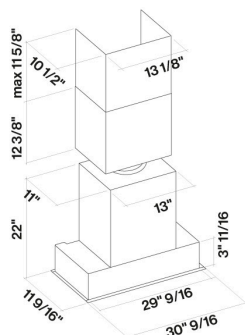

Electric hob: 21 in

PACKAGING:WEIGHTS AND VOLUMES

Gross weight

61 lbs

Net weight

51 lbs

Volumes

10 ft³

Packaging size

Length

38 in

Height

17 in

Depth

26 in

CONSUMPTION AND CONNECTION FEATURES

Maximum noise level

54,5 dB(A)re1pW

I.E.C.60704-2-13

Maximum pressure (Pa)

510 Pa

Max. motor power

224 W

Cut-out size: 29 9/16" (751) x 10 5/16" (262)