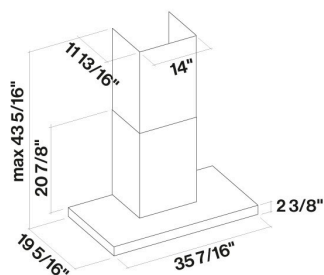

PLANE NRS

Version

FNPLS36W5SS-R Wall - 36"
(90 cm) 500 CFM

Collection

Silence - NRS

EAN code

8034122345901

FEATURES

Scotch brite stainless steel (AISI 304)
NRS technology for a quieter kitchen
Electronic control
LED lighting
Air Falmec filter for balanced suction
Combined Carbon.Zeo filter, regenable
SRS Speed reduction system

Recommended mounting height from cooking surface to hood bottom: 24" - 35"

Availability Carbon.Zeo filter KACL.1039 for hoods produced from Sept. 2024

OPTIONAL ACCESSORIES

KACL.400

Silent / Conveyor NRS

KACL.570#I

Extension H700 Wall - Inox

KACL.571#I

Extension H960 Wall - Inox

KACL.815

Protective cleaning cloths for stainless steel (box 10 pcs)

KACL.921

High Performance Filter

TECHNICAL FEATURES

Installation type

Wall

Dimensions

36 / 90 cm

Finish

Scotch brite stainless steel (AISI 304)

Motor

500 CFM

Type of control

Electronic control

Speed

4

Lighting

Led 3x1,2 W - 3200 K

Filter

2 x Metallic filter "Air Falmec" - Wall 278x301 mm

Charcoal filter

Carbon.Zeo Microtech filter (optional)

Minimum distance

Gas hob: 25 in

Electric hob: 21 in

PACKAGING:WEIGHTS AND VOLUMES

Gross weight

89 lbs

Net weight

75 lbs

Volumes

14 ft³

Packaging size

Length

40 in

Height

26 in

Depth

24 in

CONSUMPTION AND CONNECTION FEATURES

Maximum consumption

280 W

Plug type

Hood comes standard with Nema 5-15P power cord

MOTOR TECHNICAL SHEET

Maximum capacity

610 m³/h

I.E.C. 61591

Maximum noise level

54,5 dB(A)re1pW

I.E.C.60704-2-13

Maximum pressure (Pa)

510 Pa

Max. motor power

224 W