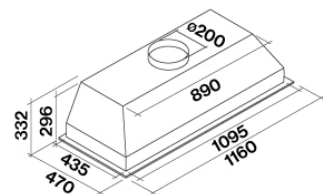

EW2010

External Wall Motor System -
2010 m³/h

TECHNICAL FEATURES

Installation type

Built-in

Dimensions

120 cm

Finishing

Scotch brite stainless steel (AISI 304)

Type of control

Touch controls

Speed

3 + boost

Lighting

LED 4x1.2 W - 3200 K

PACKAGING:WEIGHTS AND VOLUMES

Gross weight

21 kg

Net weight

16 kg

Volumes

0.36 m³

Packaging size

Length

1310 mm

Height

460 mm

Depth

595 mm

CONSUMPTION AND CONNECTION FEATURES

Voltage

220-240V

Frequency

50-60Hz