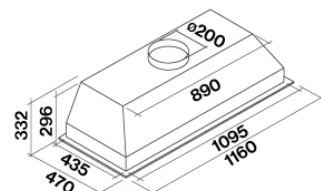

EW2010

External Wall Motor System -
2010 m³/h

TECHNICAL FEATURES

Installation type

Built-in

Dimensions

120 cm

Finishing

Scotch brite stainless steel (AISI 304)

Type of control

Touch controls

Speed

3 + boost

Lighting

LED 4x1.2 W - 3200 K

PACKAGING:WEIGHTS AND VOLUMES

Gross weight

21 kg

Net weight

16 kg

Volumes

0.36 m³

Packaging size

Length

1310 mm

Height

460 mm

Depth

595 mm

CONSUMPTION AND CONNECTION FEATURES

Voltage

220-240V

Frequency

50-60Hz