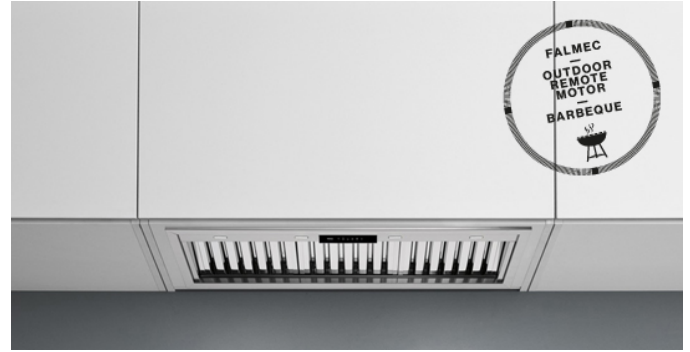

GENOVA 120

Version

Built-in 120 cm - Deep (BBQ)

Collection

PROFESSIONAL SERIES - BBQ

EAN code

8034122357089

*The photograph is purely for information
It may not correspond to the selected version.*

FEATURES

Scotch-Brite stainless steel (AISI 304)

Touch controls

LED lighting

Remote control included

Baffle filter

Choice of remote motors

Cut-out size: 445 x 1110 mm

OPTIONAL ACCESSORIES

ER2010

External Roof Motor System - 2010
m³/h

EW2010

External Wall Motor System - 2010
m³/h

TECHNICAL FEATURES

Installation type

Built-in

Dimensions

120 cm

Finishing

Scotch brite stainless steel (AISI 304)

Type of control

Touch controls

Speed settings

4

Lighting

LED 4x1.2 W - 3200 K

PACKAGING:WEIGHTS AND VOLUMES

Gross weight

21.00 kg

Net weight

16.00 kg

Volume

0.36 m³

Packaging size

Length

1310 mm

Height

595 mm

Depth

460 mm

CONSUMPTION AND CONNECTION FEATURES

Voltage / Frequency

220-240V

50-60Hz