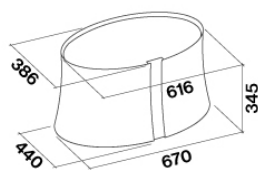

: 60 cm

: 52 cm

PACKAGING: WEIGHTS AND VOLUMES

37 kg
32.3 kg
0.28 m³
995 mm
470 mm
595 mm

CONSUMPTION AND CONNECTION FEATURES

130 W
220-240V
50-60Hz

MOTOR TECHNICAL SHEET

65 dB(A)re1pW
I.E.C.60704-2-13
140 W