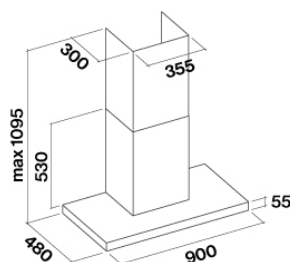

LUMINA NRS

Version

Collection

DESIGNER SERIES - Silence - NRS

EAN code

8034122348162

*The photograph is purely for information
It may not correspond to the selected version.*

FEATURES

NRS technology for a quieter kitchen
Touch control + 24 h function
White neon ambient light
Metallic grease filter, removable and washable
Carbon.Zeo Microtech filter (optional)

Availability Carbon.Zeo filter
KACL.961 for hoods produced
from 10/22/2020

OPTIONAL ACCESSORIES

KACL.1039

Carbon.Zeo Microtech filter

KACL.400

Silent / Conveyor NRS

KACL.570#I

Extension H700 Wall - Inox

KACL.571#I

Extension H960 Wall - Inox

KACL.815

Protective cleaning cloths for
stainless steel (box 10 pcs)

TECHNICAL FEATURES

Installation type

Wall

Dimensions

90 cm

Finishing

Scotch brite stainless steel (AISI
304)

Tempered glass in black finish

Motor

800 m³/h

Type of control

Touch controls

Speed

3 + boost

Lighting

Neon 1x21 W

Filter

2 x Metallic filter "Base" -
274x274 mm

Charcoal filter

Carbon.Zeo Microtech filter
(optional)

Minimum distance

Gas hob: 65 cm

Electric hob: 52 cm

PACKAGING:WEIGHTS AND VOLUMES

Gross weight

42 kg

Net weight

36 kg

Volumes

0.39 m³

Packaging size

Length

995 mm

Height

660 mm

Depth

595 mm

CONSUMPTION AND CONNECTION FEATURES

Maximum consumption

320 W

Voltage

220-240V

Frequency

50-60Hz

Plug type

Shuko

MOTOR TECHNICAL SHEET

Maximum capacity

610 m³/h

I.E.C. 61591

Maximum sound level

54,5 dB(A)re1pW

I.E.C.60704-2-13

Maximum pressure (Pa)

510 Pa

Maximum motor power

224 W